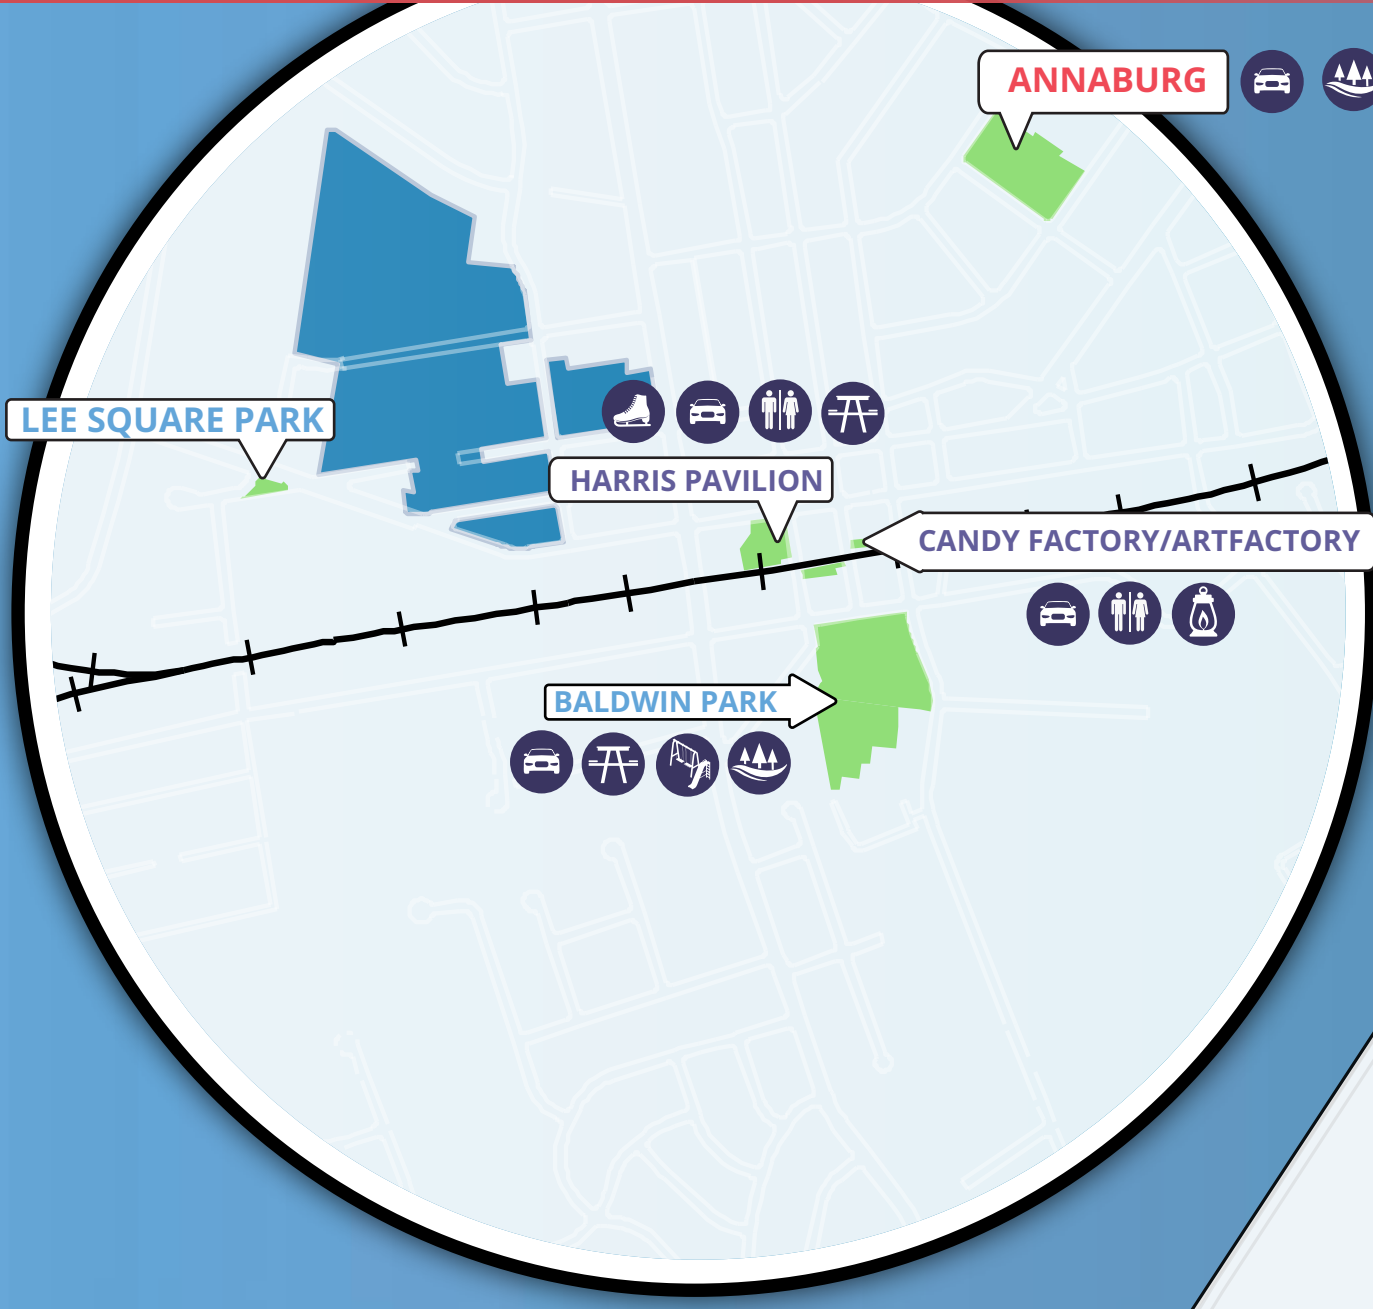

Parks & Historic Sites in Manassas

KEY

- | | | | |
|--|---------------------|--|------------------|
| | PARKING | | LOCAL HISTORY |
| | RESTROOMS | | SWIMMING |
| | PICNIC AREA | | DOG PARK |
| | PLAYGROUND | | ICE SKATING |
| | ATHLETIC FIELDS | | FISHING |
| | HARD SURFACE COURTS | | AMPHITHEATER |
| | WALKING TRAIL | | COMMUNITY CENTER |
| | OPEN GREEN SPACE | | SKATE PARK |

Manassas
 HISTORIC HEART. MODERN BEAT.
 PARKS, CULTURE & RECREATION