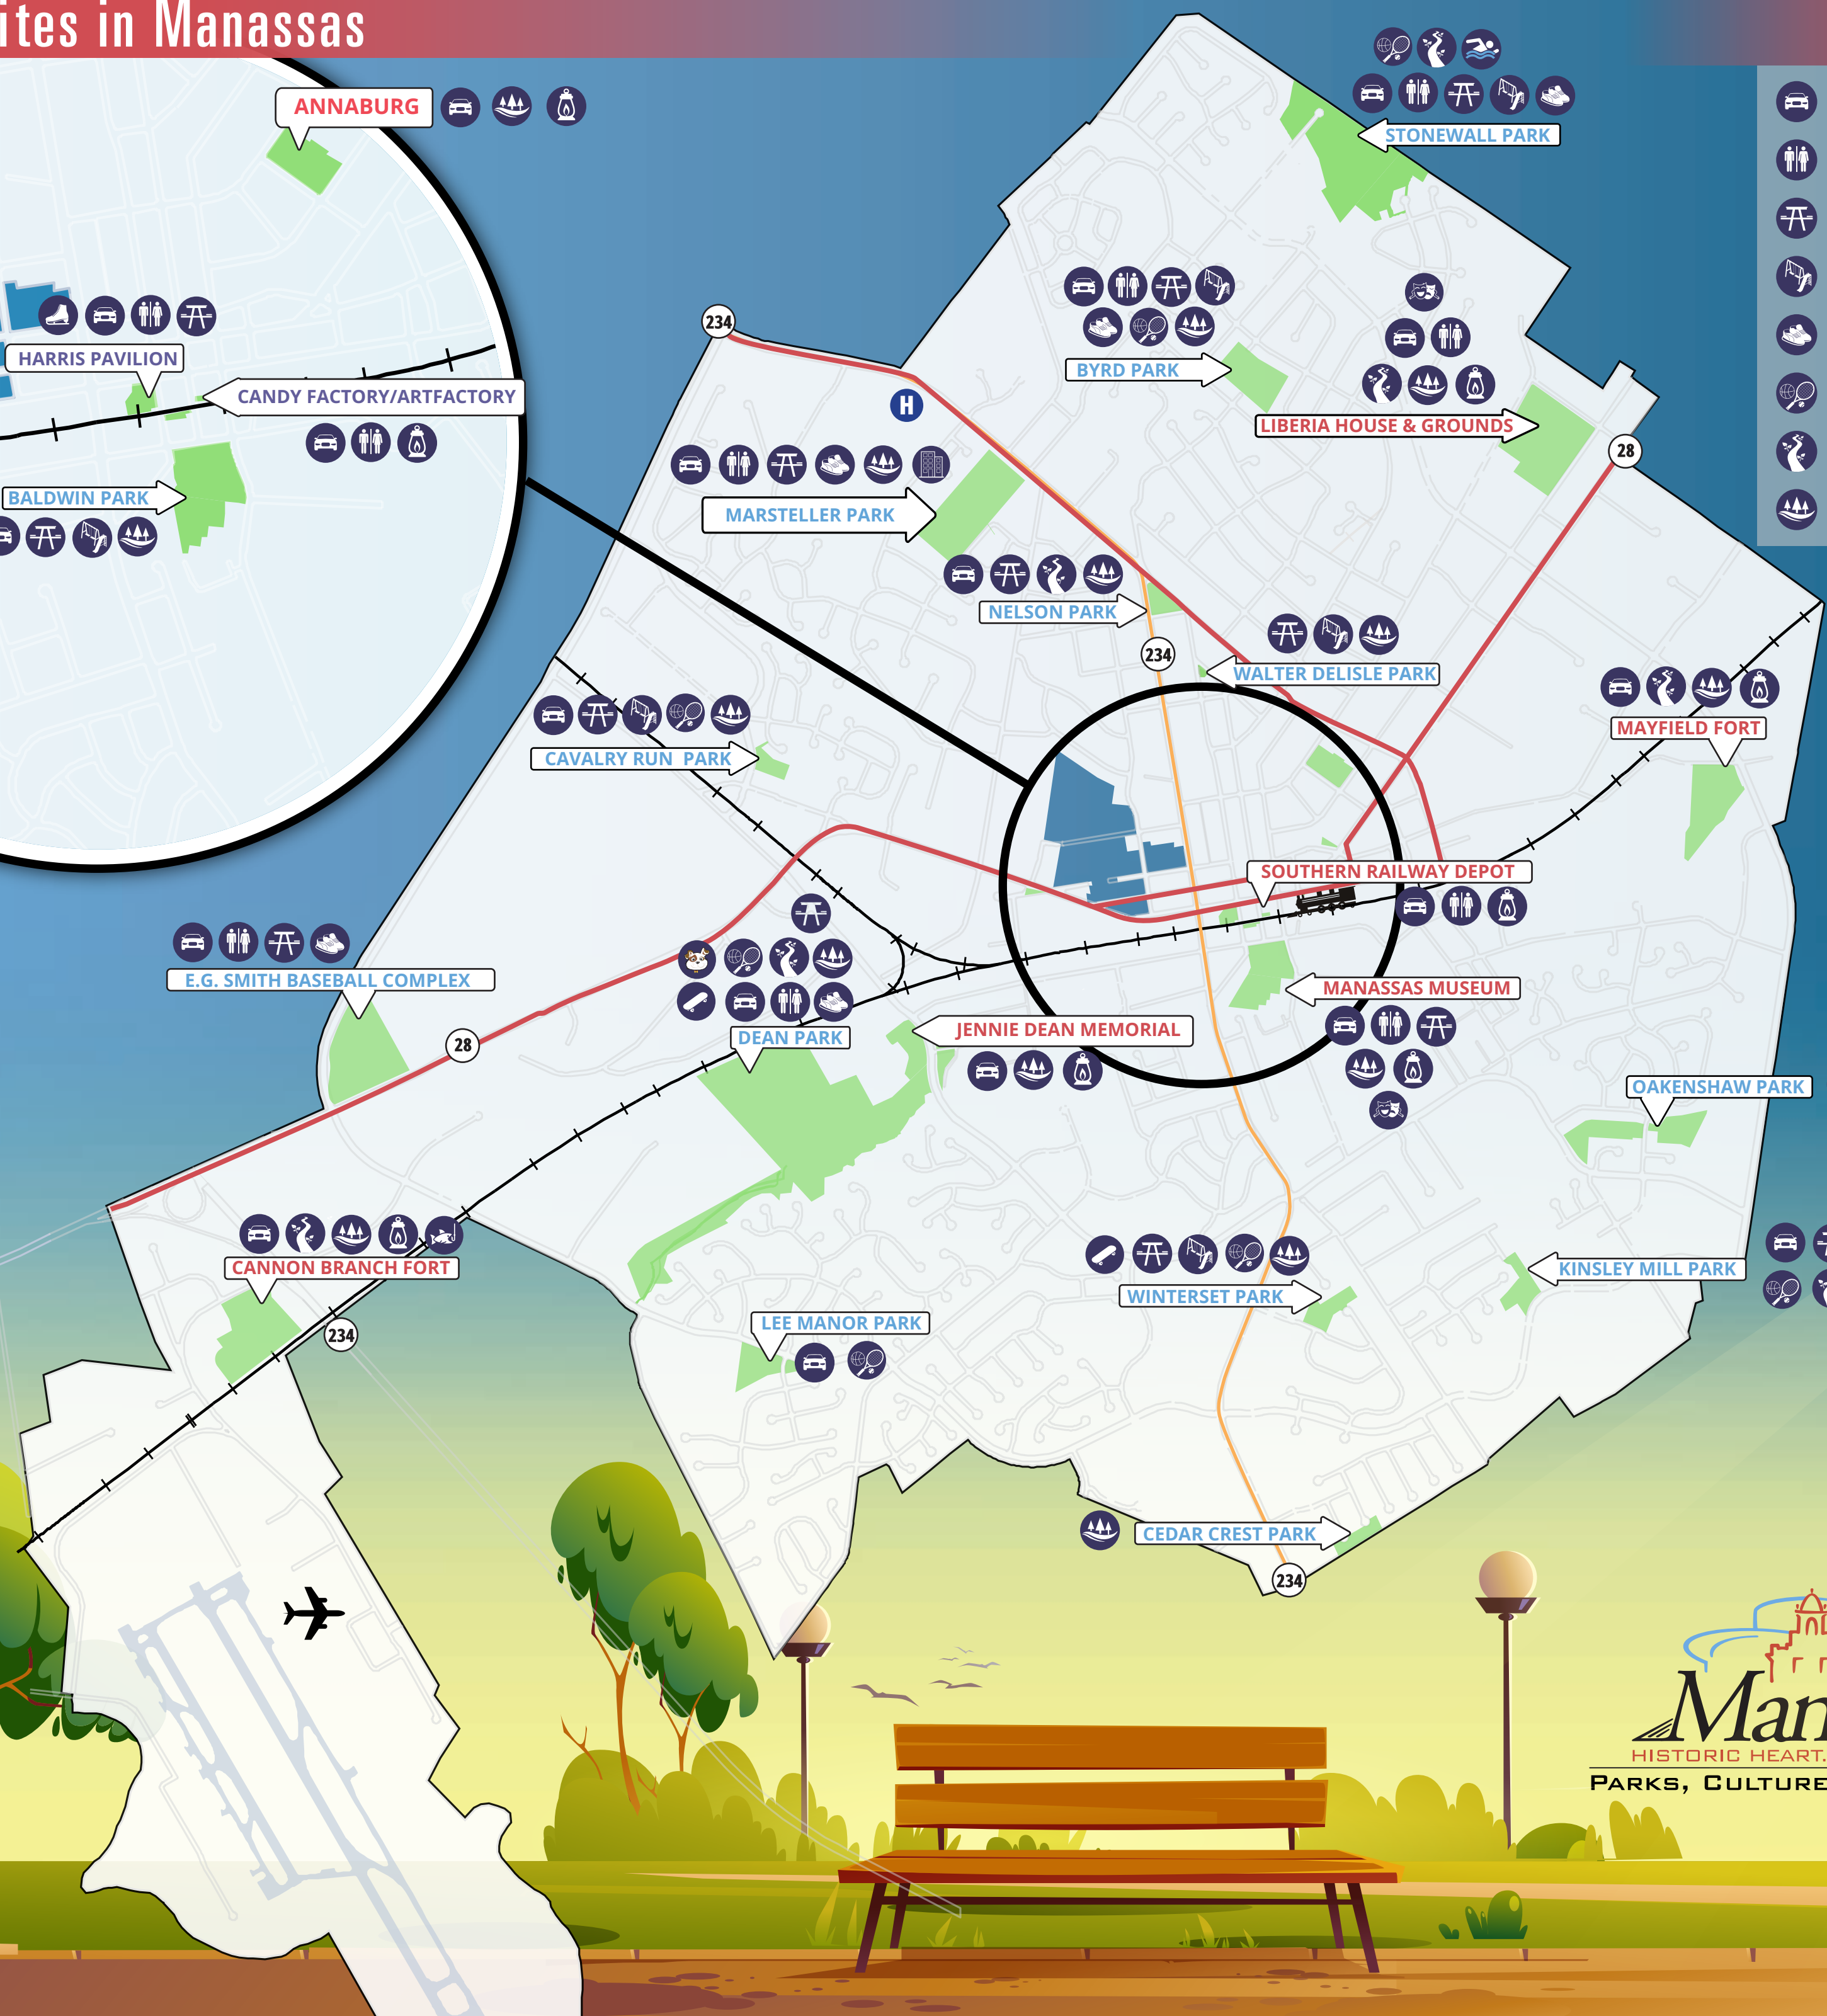

Parks & Historic Sites in Manassas

KEY

- | | | | |
|--|---------------------|--|------------------|
| | PARKING | | LOCAL HISTORY |
| | RESTROOMS | | SWIMMING |
| | PICNIC AREA | | DOG PARK |
| | PLAYGROUND | | ICE SKATING |
| | ATHLETIC FIELDS | | FISHING |
| | HARD SURFACE COURTS | | AMPHITHEATER |
| | WALKING TRAIL | | COMMUNITY CENTER |
| | OPEN GREEN SPACE | | SKATE PARK |

Manassas
 HISTORIC HEART. MODERN BEAT.
 PARKS, CULTURE & RECREATION